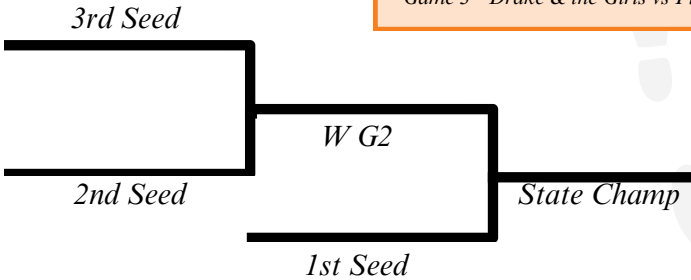

9:30 Bible Millionaire Life Center

**Wild Card: After both games have been completed, the losing team with the highest score will be awarded the Wild Card position and advance to the third game.*

9:30 am

Bible Tic-Tac-Toe

Room 113

We will have a round robin tournament with the three Tic-Tac-Toe teams. Each round robin game will last 10 minutes. Using the round robin results, the three teams will be seeded and a single elimination tournament will be held to determine the first, second, and third place teams for the state of Arkansas. The #1 seed will receive a bye for game 1 of the single elimination tournament.

Round Robin Game Schedule:
Game 1 - Center Point vs Drake & the Girls
Game 2 - Center Point vs Plainview
Game 3 - Drake & the Girls vs Plainview

Following TTT

Bible Bowl

Room 113

We will have a round robin tournament with the three Tic-Tac-Toe teams. Each round robin game will last 10 minutes. Using the round robin results, the three teams will be seeded and a single elimination tournament will be held to determine the first, second, and third place teams for the state of Arkansas. The #1 seed will receive a bye for game 1 of the single elimination tournament.