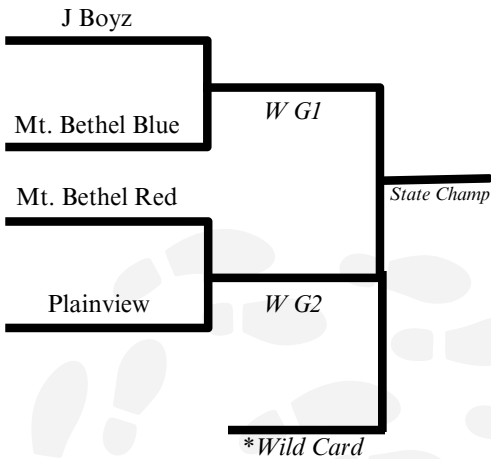

EP

U

L

SE
STUDENT NEWS

SCAN ME

Following Indiv. Group Memorization Room 105

K5	Emersyn, Ella, Tegan	Sutton	Social Band
1	Braxton, Aubrey, Ava	Sutton	Social Band
2	Brody, Avery, Riley	Sutton	Social Band
2	Mt. Bethel 2nd Grade	Mt. Bethel	New Hope
3	Owen, Amelia, Mallory, Eli, Raegan	Sutton	Social Band
4	Wyatt & Emma	Sutton	Social Band
5	Gage & Sadie	Sutton	Social Band
5	John & Brennan	Sutton	Social Band
6	Asher, Pierce, Alyssa	Sutton	Social Band
6	Jake & Khloe	Sutton	Social Band
8	Leona & Aly	Sutton	Social Band
9	Eli & Owen	Mtn. Home 1st	Polk Bayou
9	Webb Girls	Cavanaugh	Unity
10	Charlie & Elle	Mt. Bethel	New Hope

9:30 Bible Millionaire Life Center

**Wild Card: After both games have been completed, the losing team with the highest score will be awarded the Wild Card position and advance to the third game.*

9:30 am

Bible Tic-Tac-Toe

Room 113

We will have a round robin tournament with the three Tic-Tac-Toe teams. Each round robin game will last 10 minutes. Using the round robin results, the three teams will be seeded and a single elimination tournament will be held to determine the first, second, and third place teams for the state of Arkansas. The #1 seed will receive a bye for game 1 of the single elimination tournament.

Round Robin Game Schedule:
Game 1 - Center Point vs Drake & the Girls
Game 2 - Center Point vs Plainview
Game 3 - Drake & the Girls vs Plainview

Following TTT

Bible Bowl

Room 113

We will have a round robin tournament with the three Tic-Tac-Toe teams. Each round robin game will last 10 minutes. Using the round robin results, the three teams will be seeded and a single elimination tournament will be held to determine the first, second, and third place teams for the state of Arkansas. The #1 seed will receive a bye for game 1 of the single elimination tournament.