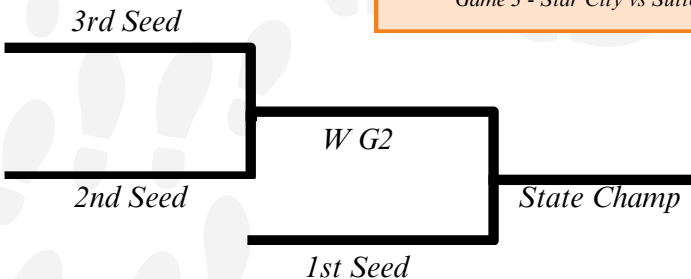

Following TTT

Bible Bowl

Room 113

We will have a round robin tournament with the three Tic-Tac-Toe teams. Each round robin game will last 10 minutes. Using the round robin results, the three teams will be seeded and a single elimination tournament will be held to determine the first, second, and third place teams for the state of Arkansas. The #1 seed will receive a bye for game 1 of the single elimination tournament.

Round Robin Game Schedule:
Game 1 - Mtn. Home vs Star City
Game 2 - Mtn. Home vs Sutton
Game 3 - Star City vs Sutton